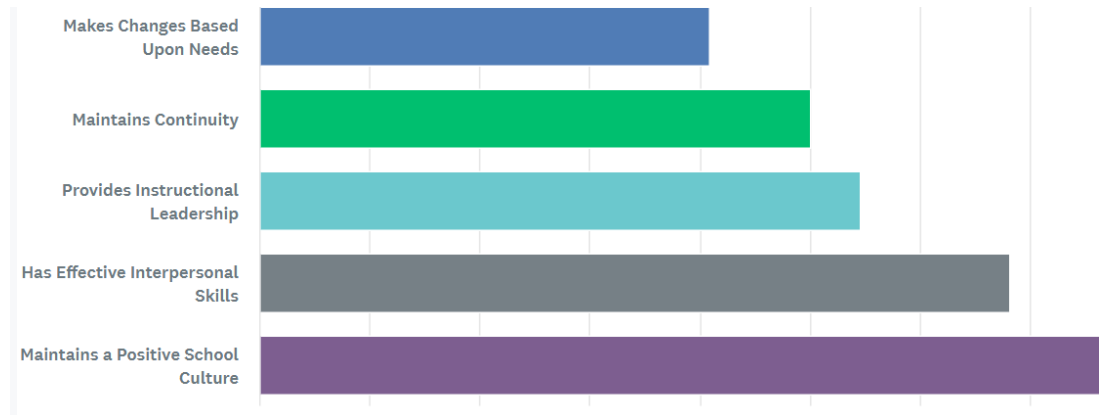

1 were submitted by parents and community members

NA were submitted by students (high schools only)

The data trends indicate that the William Paca Elementary School greater community indicated that the five most important leadership skills and characteristic attributes are as follows in rank order

All information collected will be used by district leadership to identify the most appropriate school leader whose skill set, dispositions, and experiences directly match the needs expressed by the entire school community.

Top Five Attributes:

► **Maintains a Positive School Culture** ► **Has Effective Interpersonal Skills** ► **Provides Instructional Leadership** ► **Maintains Continuity** ► **Makes Changes Based Upon Needs**